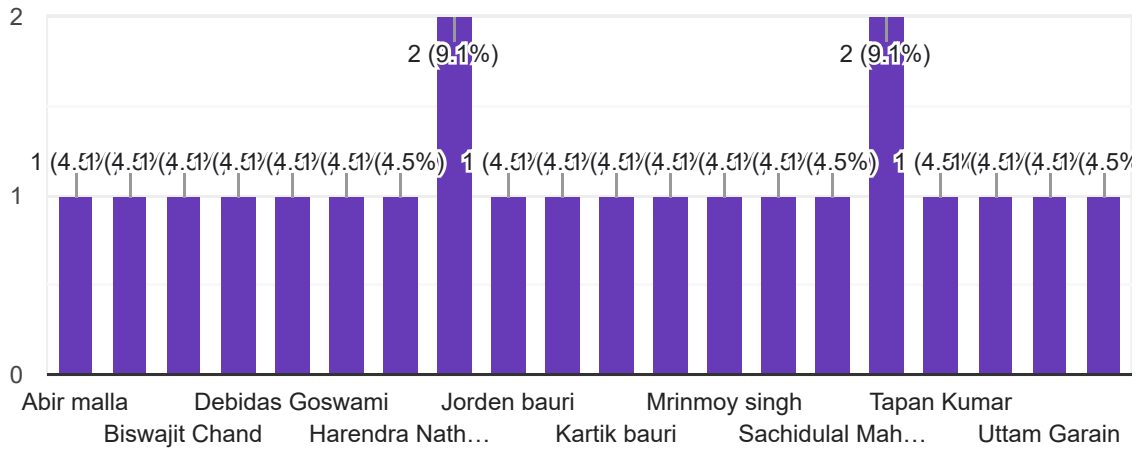

Feedback form for 73rd Batch 6 month regular Forest Guard training course

22 responses

[Publish analytics](#)

Name

 Copy

22 responses

e-mail

 Copy