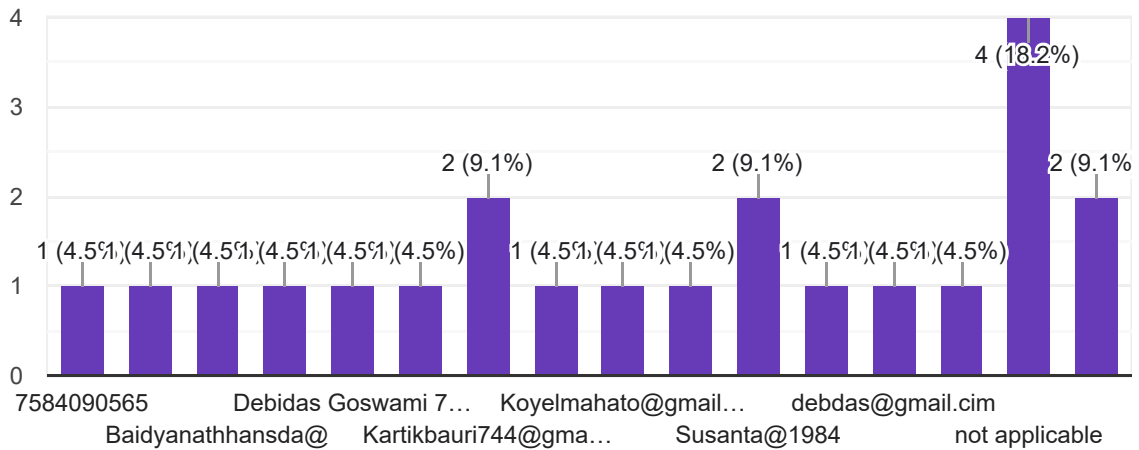

e-mail

Copy

22 responses